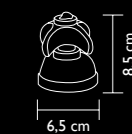

RUBINETTO SINGOLO
SINGLE FAUCET

art. **68100990**

Fusioni di bronzo, finiture cromo/oro 24 K.
Die-cast bronze, chrome/24K gold finish