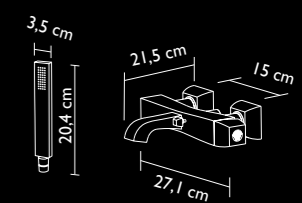

MONOCOMANDO ESTERNO VASCA CON SUPPORTO DUPLEX E DOCCETTA EXTERNAL BATHTUB MIXER WITH FIXED SHOWER HOLDER AND HAND SHOWER

art. **91023180**

■ Finitura cromo
Chrome finishing