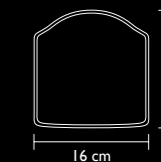

PARALUME
LAMPSHADE

art. **6810006A**

Seta, decoro meduse oro, finitura nera
(per applique singola)

Silk, gold medusa decor, black trim
(for single wall lamp)