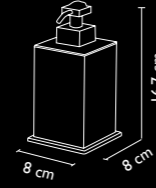

**PORTA SAPONE LIQUIDO
DA APPOGGIO**
LIQUID SOAP DISPENSER

art. **91023670**

■ Finitura cromo
Chrome finishing

art. **91023660**

■ Finitura oro
Gold finishing