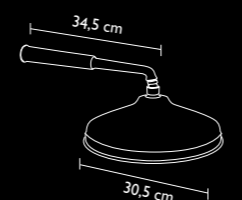

BATTERIA LAVABO A TRE FORI
THREE-HOLE WASHBASIN SET

art. **68100560**

Fusioni di bronzo, dor. oro 24K.
Pezzi per il montaggio inclusi

Die-cast bronze, 24K gold plated.
Assembly parts included

BATTERIA LAVABO A TRE FORI
THREE-HOLE WASHBASIN SET

art. **68100910**

Fusioni di bronzo, finiture cromo/oro 24 K.
Pezzi per il montaggio inclusi

Die-cast bronze, chrome/24K gold finish.
Assembly parts included

**GRUPPO BORDO VASCA QUATTRO FORI
CON DOCCIA ESTRAIBILE E COLONNA
EROGATORE AL TROPPO PIENO**
FOUR-HOLE BATHTUB SIDE SET WITH
PULL-OUT SHOWER HOSE AND FAUCET
COLUMN OVERFLOW UNIT

art. **68100570**

Fusioni di bronzo, dor. oro 24K.
Pezzi per il montaggio inclusi

Die-cast bronze, 24K gold plated.
Assembly parts included

**GRUPPO BORDO VASCA QUATTRO FORI
CON DOCCIA ESTRAIBILE E COLONNA
EROGATORE AL TROPPO PIENO**
FOUR-HOLE BATHTUB SIDE SET WITH
PULL-OUT SHOWER HOSE AND FAUCET
COLUMN OVERFLOW UNIT

art. **68100400**

Fusioni di bronzo, finiture cromo/oro 24 K.
Pezzi per il montaggio inclusi

Die-cast bronze, chrome/24K gold finish.
Assembly parts included

**RUBINETTO MONOFORO
LAVABO**

SINGLE-HOLE WASHBASIN
FAUCET

art. **68102310**

■ Finitura oro
Gold finishing

RUBINETTO SINGOLO
SINGLE FAUCET

art. **68100980**

Fusioni di bronzo, dor. oro 24K.
Die-cast bronze, 24K gold plated

RUBINETTO SINGOLO
SINGLE FAUCET

art. **68100990**

Fusioni di bronzo, finiture cromo/oro 24 K.
Die-cast bronze, chrome/24K gold finish

MONOFORO BIDET
SINGLE-HOLE BIDET SET

art. **68100540**

Fusioni di bronzo, dor. oro 24K.
Pezzi per il montaggio inclusi

Die-cast bronze, 24K gold plated.
Assembly parts included

MONOFORO BIDET
SINGLE-HOLE BIDET SET

art. **68100920**

Fusioni di bronzo, finiture cromo/oro 24 K.
Pezzi per il montaggio inclusi

Die-cast bronze, chrome/24K gold finish.
Assembly parts included