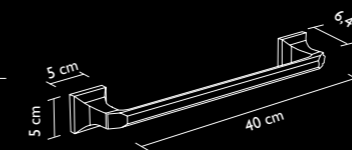

PORTASALVIETTE CM. 40
TOWEL HOLDER (40 CM)

art. **91024340**

■ Finitura cromo
Chrome finishing

art. **91024330**

■ Finitura oro
Gold finishing

COPPIA POMOLI
PAIED KNOB

art. **91024630**

■ Finitura cromo
Chrome finishing

art. **91024640**

■ Finitura oro
Gold finishing