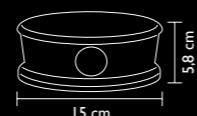

PORTASAPONE
SOAP HOLDER

art. 68100130/1

Fusioni di bronzo, dor.oro 24K, vaschetta interna stone bianco

Die-cast bronze, 24K gold plated, white stone interior

5,8 cm

15 cm