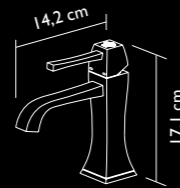

MISCELATORE LAVABO BASIN MIXER TAP

art. **91023010**

■ Finitura cromo
Chrome finishing

art. **91023000**

■ Finitura oro
Gold finishing

art. **91023020**

■ Finitura canna di fucile
Oil rubbed bronze finishing