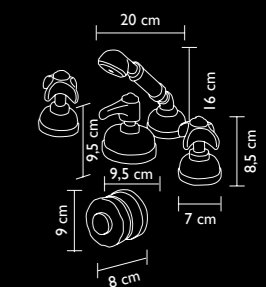

**GRUPPO BORDO VASCA QUATTRO FORI
CON DOCCIA ESTRAIBILE E COLONNA
EROGATORE AL TROPPO PIENO**
FOUR-HOLE BATHTUB SIDE SET WITH
PULL-OUT SHOWER HOSE AND FAUCET
COLUMN OVERFLOW UNIT

art. **68100400**

Fusioni di bronzo, finiture cromo/oro 24 K.
Pezzi per il montaggio inclusi

Die-cast bronze, chrome/24K gold finish.
Assembly parts included