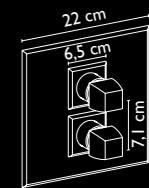

art. **91023220**

■ Finitura cromo
Chrome finishing

SALISCENDI DOCCIA HAND SHOWER ON RAIL

art. **91023250**

■ Finitura cromo
Chrome finishing

MONOCOMANDO ESTERNO VASCA CON SUPPORTO DUPLEX E DOCCETTA EXTERNAL BATHTUB MIXER WITH FIXED SHOWER HOLDER AND HAND SHOWER