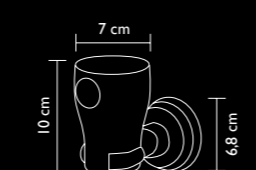

PORTABICCHIERE DA PARETE
WALL CUP HOLDER
art. **68100620**

Fusioni di bronzo, finiture cromo/oro 24 K,
vetro acidato
Die-cast bronze, chrome/24K gold finish,
acid-etched glass

PORTA ABITI
CLOTHES HANGER
art. **68100510**