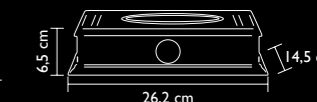

SCATOLA PORTAKLEENEX
NAPKIN DISPENSER

art. 68100330

Fusione di bronzo, finiture palladio Die-cast bronze, palladium finish

6,5 cm

26,2 cm

14,5 cm