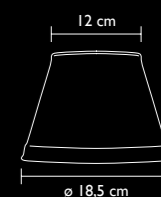

PARALUME
LAMPSHADE

art. **68100200**

Tessuto Bemberg, finitura oro
(per applique singola)

Bemberg fabric, gold trim
(for single wall lamp)

art. **68100250**

Tessuto Bemberg, finitura argento
(per applique singola)

Bemberg fabric, silver trim
(for single wall lamp)