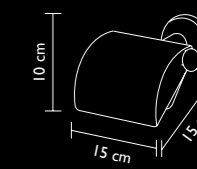

Fusioni di bronzo, finiture cromo/oro 24 K
Die-cast bronze, chrome/24K gold finish

PORTASAPONE DA PARETE
WALL SOAP HOLDER
art. **68100430**

Fusioni di bronzo, dor: oro 24K,
vetro acidato
Die-cast bronze, 24K gold plated,
acid-etched glass