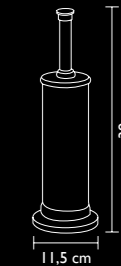

Fusioni di bronzo, finiture cromo/oro 24 K
Die-cast bronze, chrome/24K gold finish

PORTABICCHIERE DA PARETE
WALL CUP HOLDER
art. **68100450**