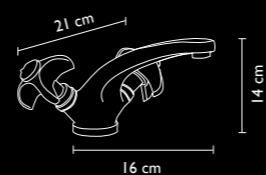

RUBINETTO SINGOLO
SINGLE FAUCET

art. **68100980**

Fusioni di bronzo, dor. oro 24K.
Die-cast bronze, 24K gold plated

RUBINETTO SINGOLO
SINGLE FAUCET

art. **68100990**

Fusioni di bronzo, finiture cromo/oro 24 K.
Die-cast bronze, chrome/24K gold finish