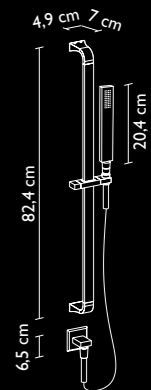

art. **91023220**

■ Finitura cromo
Chrome finishing

SALISCENDI DOCCIA HAND SHOWER ON RAIL

art. **91023250**

■ Finitura cromo
Chrome finishing

MONOCOMANDO ESTERNO VASCA CON SUPPORTO DUPLEX E DOCCETTA EXTERNAL BATHTUB MIXER WITH FIXED SHOWER HOLDER AND HAND SHOWER