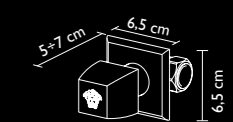

MISCELATORE LAVABO BASIN MIXER TAP

art. **91023010**

■ Finitura cromo
Chrome finishing

art. **91023000**

■ Finitura oro
Gold finishing

art. **91023020**

■ Finitura canna di fucile
Oil rubbed bronze finishing

MISCELATORE LAVABO H 250 PER LAVELLI SOVRAPIANO HIGH RISE BASIN MIXER TAP (H. 250)

art. **91023040**

■ Finitura cromo
Chrome finishing

art. **91023030**

■ Finitura oro
Gold finishing

art. **91023050**

■ Finitura canna di fucile
Oil rubbed bronze finishing

MISCELATORE LAVABO INCASSO CON BOCCA 210 BUILT-IN BASIN MIXER

art. **91023130**

■ Finitura cromo 210
Chrome finishing 210

art. **91023120**

■ Finitura oro 211
Gold finishing 211

art. **91023140**

■ Finitura canna di fucile 212
Oil rubbed bronze finishing 212

MISCELATORE BIDET BIDET MIXER TAP

art. **91023070**

■ Finitura cromo
Chrome finishing

art. **91023060**

■ Finitura oro
Gold finishing

art. **91023080**

■ Finitura canna di fucile
Oil rubbed bronze finishing

SIFONE SIPHON

art. **91024720**

■ Finitura cromo
Chrome finishing

art. **91024730**

■ Finitura oro
Gold finishing

art. **91024740**

■ Finitura canna di fucile
Oil rubbed bronze finishing

PILETTA WASTE WATER DRAIN

art. **91024690**

■ Finitura cromo
Chrome finishing

art. **91024700**

■ Finitura oro
Gold finishing

art. **91024710**

■ Finitura canna di fucile
Oil rubbed bronze finishing

SOFFIONE DOCCIA DA PARETE WALL-MOUNTED SHOWER HEAD

art. **91023240**

■ Finitura cromo
Chrome finishing

MISCELATORE DOCCIA SHOWER MIXER

art. **91023210**

■ Finitura cromo
Chrome finishing

MISCELATORE DOCCIA CON DEVIATORE SHOWER MIXER WITH DIVERTER

art. **91023200**

■ Finitura cromo
Chrome finishing

MISCELATORE DOCCIA THERMOSTATICO THERMOSTATIC SHOWER MIXER

art. **91023220**

■ Finitura cromo
Chrome finishing

SALISCENDI DOCCIA HAND SHOWER ON RAIL

art. **91023250**

■ Finitura cromo
Chrome finishing