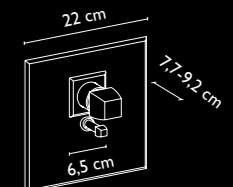

MISCELATORE DOCCIA THERMOSTATICO THERMOSTATIC SHOWER MIXER

art. **91023220**

■ Finitura cromo
Chrome finishing