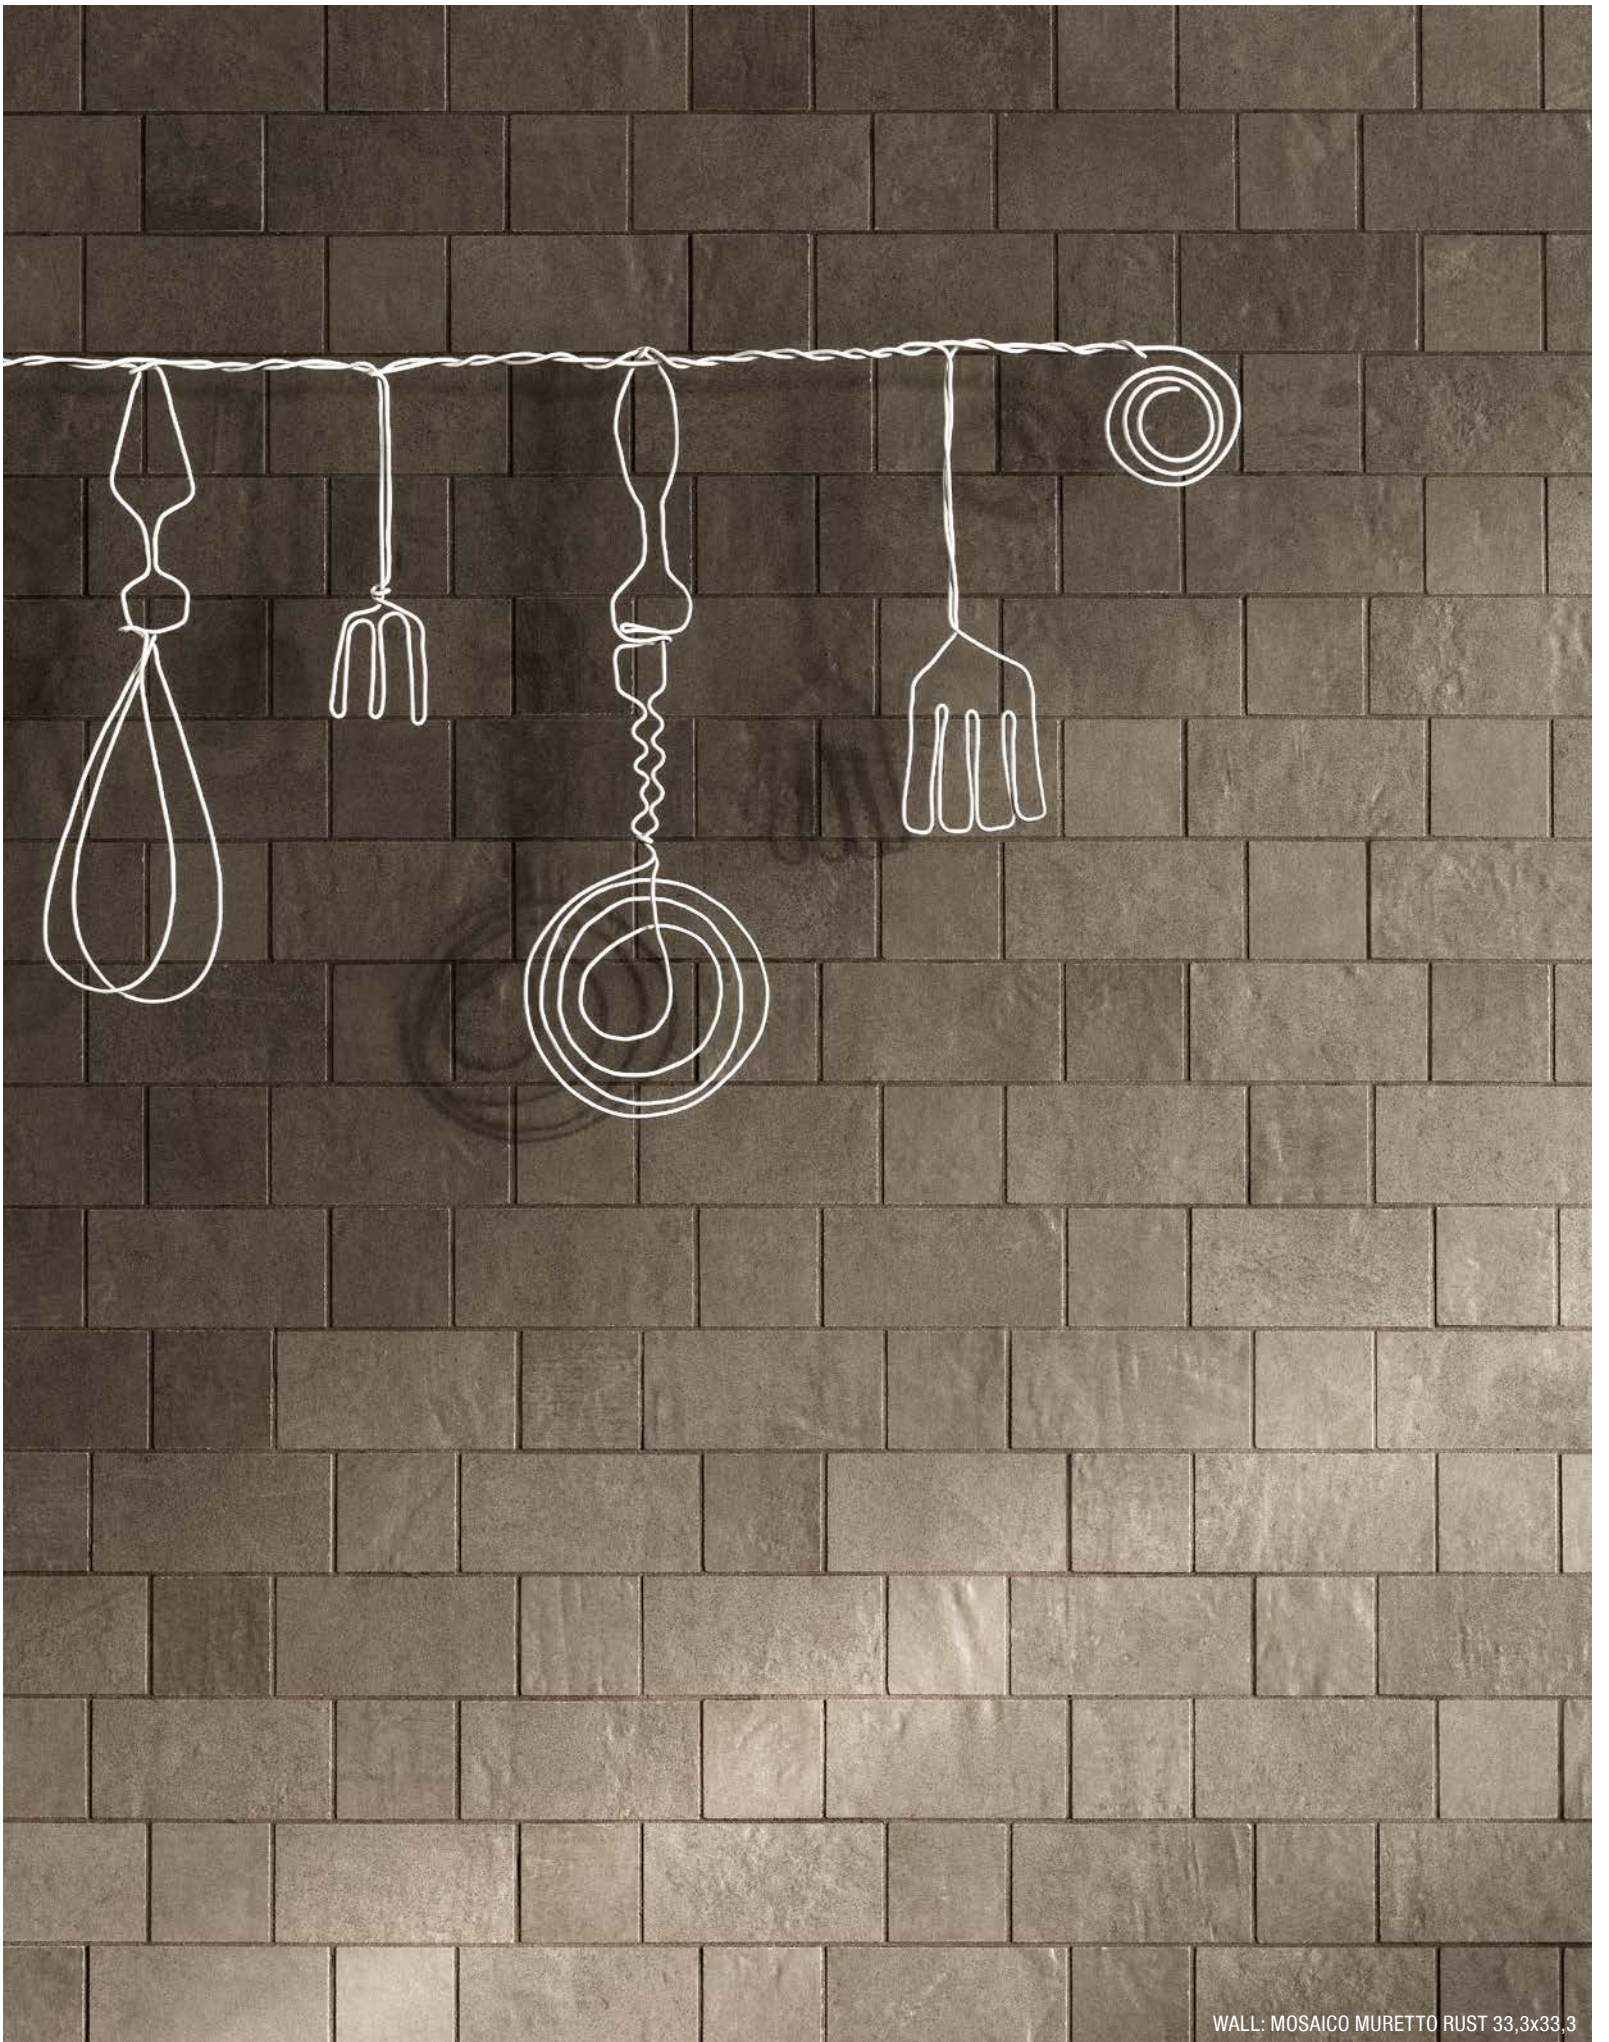

WALL: MOSAICO MURETTO RUST 33,3x33,3