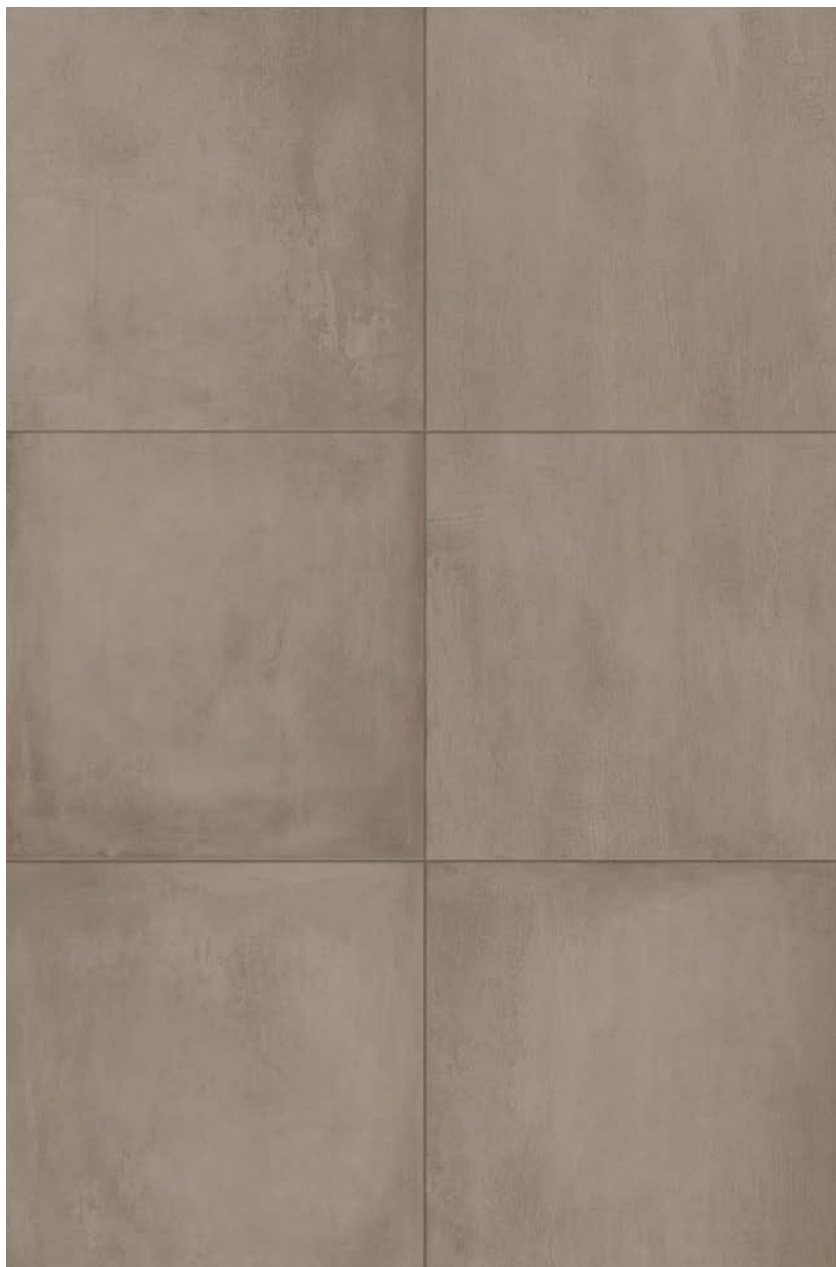

RUST

80x180
32"x72"

80x80
32"x32"

40x80
16"x32"

60x60
24"x24"

80x80
32"x32"
OUTDOOR 9 MM

	ASH	54825	54815	54805	54775	54895
	RUST	54824	54814	54804	54774	54894