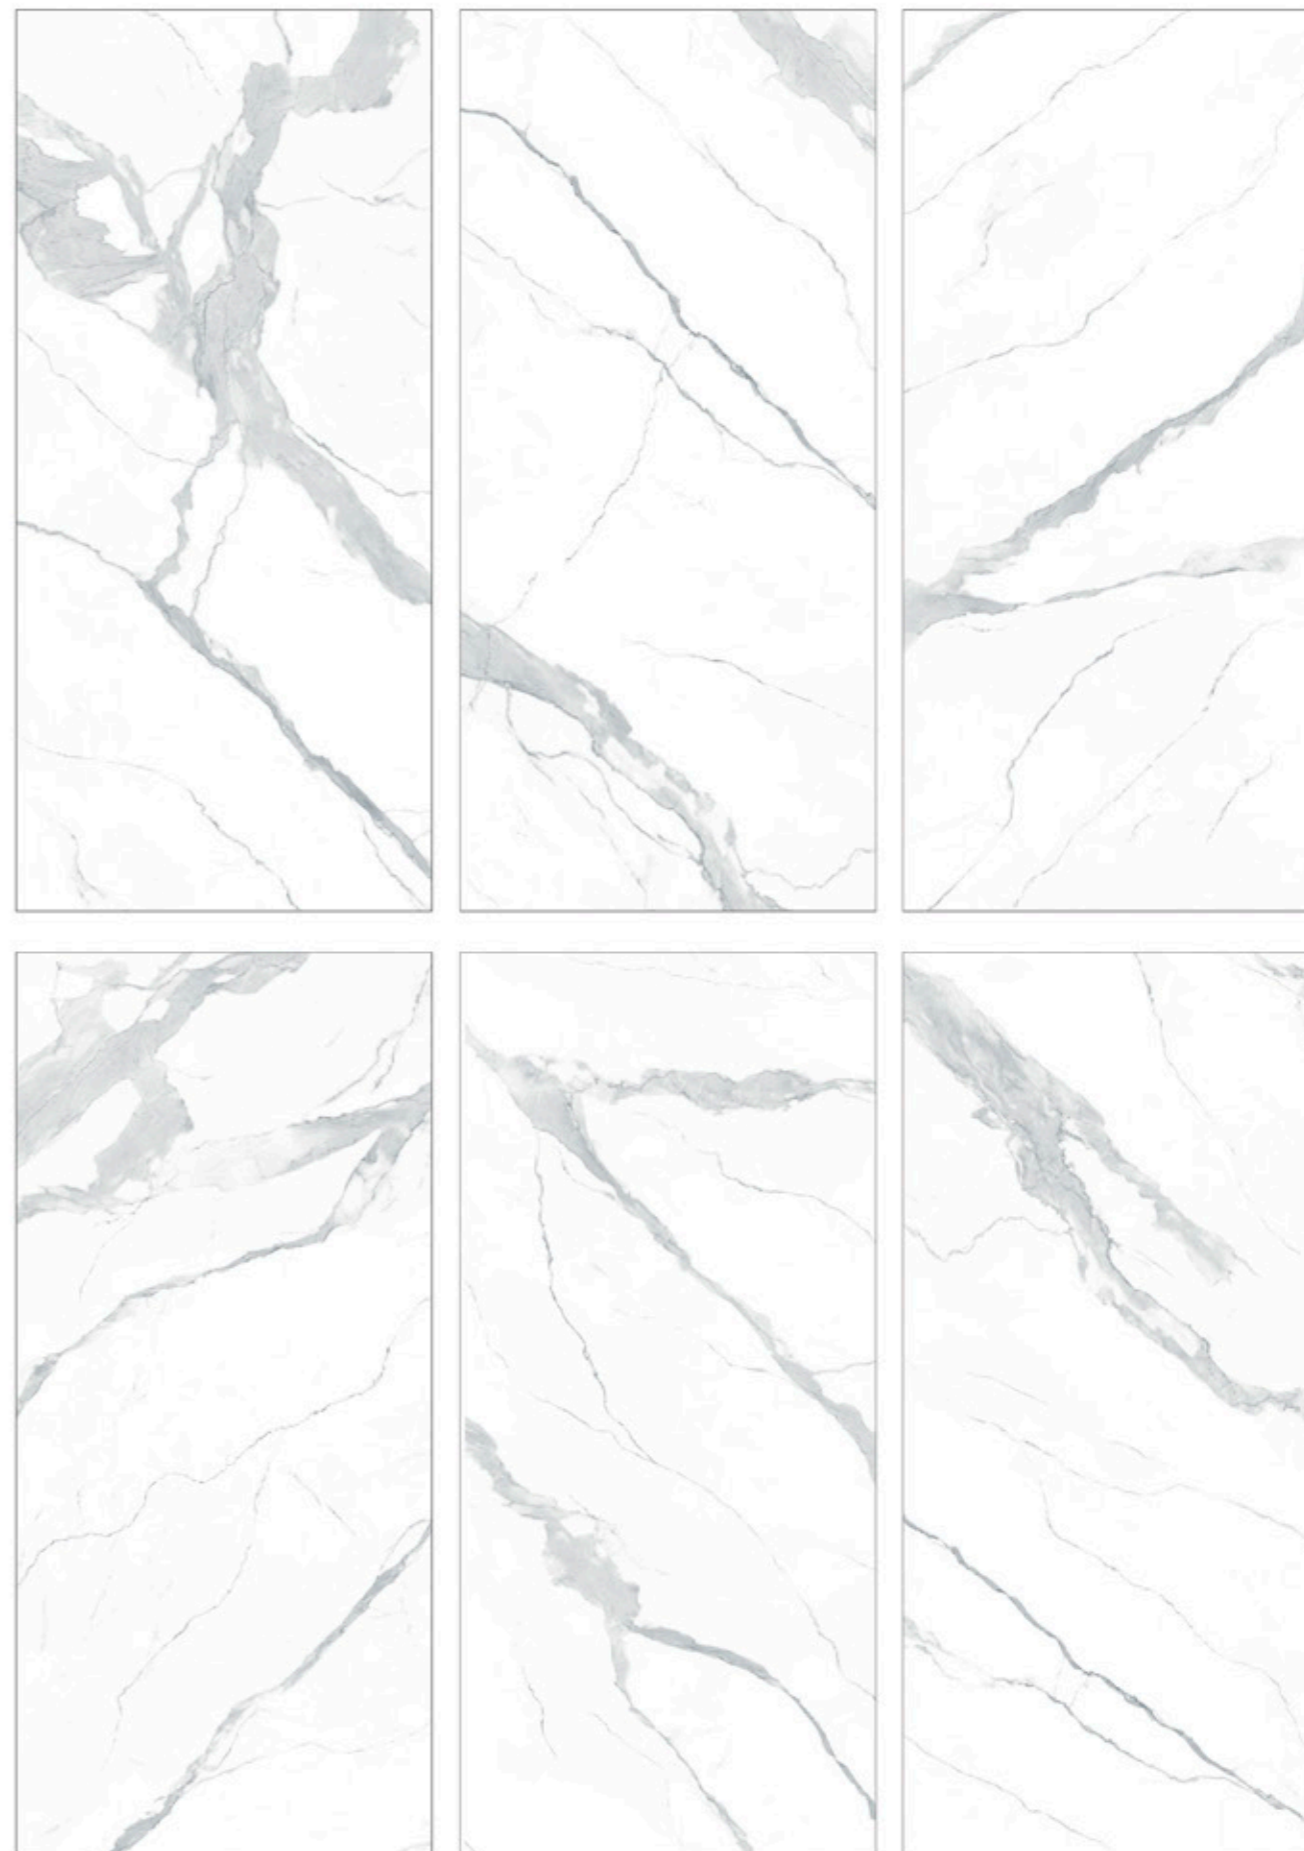

STATUARIO

~

- Chemical resistance
- Wear resistance
- Fire resistance
- Frost resistance
- Hygienic surface
- Eco-friendly and recyclable
- Graffiti proof
- Chromatic properties

||

NATURALE/NON POLISHED:
6 faces > Full Size
6 faces > 1200x2600

LUCIDATO/ POLISHED:
6 faces > Full Size
6 faces > 1200x2600